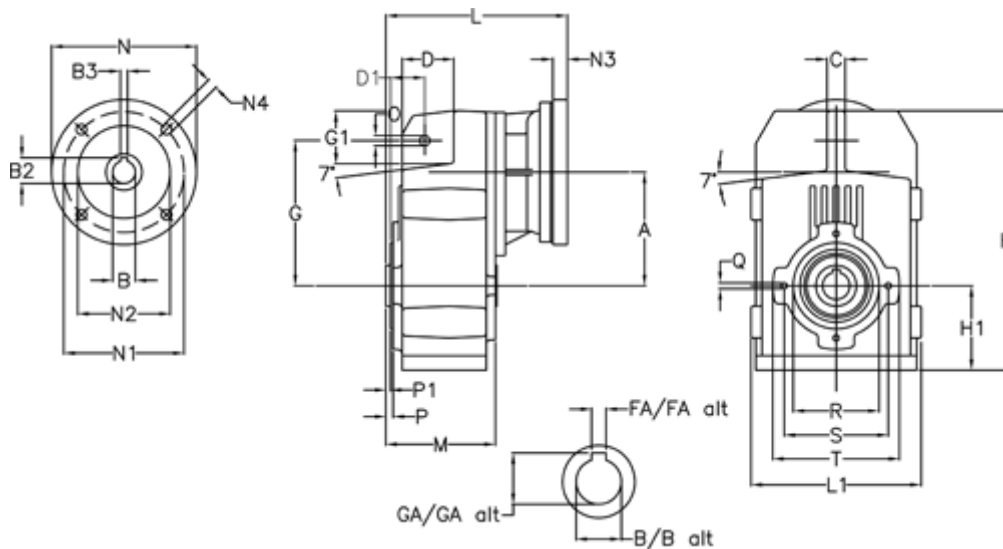

Article number: 29560500913235

Description: Shaft mounted gear
A512H50-9,1-P90B5

Measures

A = 211.30	FA = 14	M = 163.0	Q = M12x19
B = 50	G = 278	N = 200	R = 180
B1 = 24	G1 = 105.5	N1 = 165	S = 215
B2 = 27.3	GA = 53.5	N2 = 130	T = 250
B3 = 8	H = 479.0	N4 = M10x20	
C = 20	H1 = 144.0	O = 22	
D = 93.5	L = 287.5	P = 8.5	
D1 = 65.0	L1 = 273	P1 = 4.5	